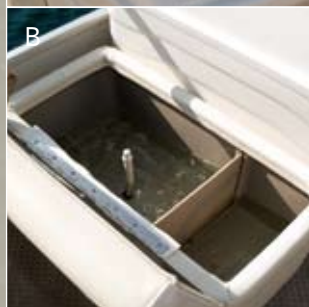

A. DRIVER'S CONSOLE

THE CONSOLE FEATURES EASY-TO-READ GAUGES, AN AM/FM RADIO AND A TINTED WINDSCREEN.

B. LIVEWELL

LARGE, AERATED LIVEWELLS KEEP YOUR CATCH FRESH ALL DAY.

C. CHANGING ROOM

THE SPACE-SAVER CHANGING ROOM OFFERS PRIVACY WHEN OUT ON THE LAKE.