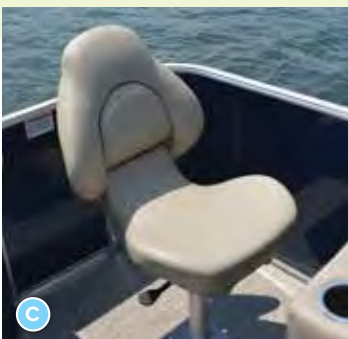

A DRIVER'S CONSOLE Get comfortable behind the wheel. The standard fiberglass console features chrome accented gauges along with a JENSEN MS3A AM/FM stereo with Bluetooth®, foot/leg recessed area and side storage room for cooler.

B LOUNGE ARM CHANGE ROOM Enjoy the convenience and space of this roomy 37.75-cubic-foot bi-fold change room.

C FISHING SEAT Wood-free construction keeps it sturdy, while swivel action gives you maximum movement and flexibility.

D REAR FISHING STATION With a 30-gallon livewell, two fishing seats, four rod holders and built-in cup holders, it's a fisherman's favorite spot.

E LOW BACK HELM CHAIR Enjoy the generously sized and comfortably designed helm seat with swivel slide and armrests.

*Hydraulic steering is required for all 150HP and above. **SunChaser uses diurnal EPA certified tanks which may hold less than listed content by approximately 10%.