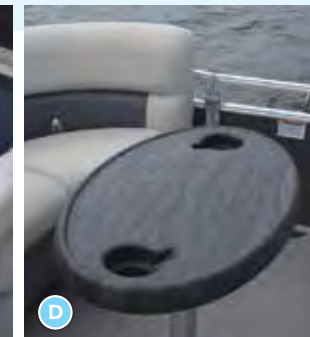

17'	17'	17'
96"	96"	90"
23"	23"	23"
.080"	.080"	.080"
1425	1275	1275
6 / 840	6 / 840	6 / 840
40	40	20
20	20	20
N/A	N/A	N/A
8'	8'	7'6"

▲ **20 LR (BOTTOM)**
Carbon

STANDARD FEATURES

Rotary Steering / Torcello Lite Steering Wheel / Full Sea Weave Flooring / Bimini Top with Anodized Frame / Four Deck Cleats / Low Back Helm Chair with Retractable Arm Rest / Plumbed Livewell (Fish Only) / 5-step Rear Boarding Ladder / Rotocast Seat Bases with Drainage System / Rotocast Console with Rocker Switches

POPULAR OPTIONS

PACKAGES: Convenience Package

TUBES: PTS Tube (22' and 20' Only) / 25" Diameter Tube Upgrade (22' and 20' Only) / Sila-Shield Protective Tube Coating

ELECTRICAL: JENSEN MS3A AM/FM Stereo with Bluetooth® / Depth Finder / Humminbird® HELIX 5 GPS / Trolling Motor Half Gate / Trolling Motor Plug (Requires Half Gate)

CANVAS: Playpen Cover / Bimini Top with Anodized Frame

STEERING: Extreme Tilt

MISCELLANEOUS: Table Kit with Base / Underdeck Mounted Ski Tow / Porta Potti® / Lounge Arm Change Room (N/A on All Models)

CONVENIENCE PACKAGE INCLUDES: JENSEN AM/FM Stereo with Speakers / Docking Lights / Mood Lighting / Extreme Tilt Steering / GPS Speedometer / Volt Gauge / Trim Gauge

D

E

A DRIVER'S CONSOLE Enjoy the stylish helm station with the standard Schmitt Torcello Lite Steering Wheel (shown with Convenience Package).

B LOW BACK HELM CHAIR Enjoy the generously sized and comfortably designed helm seat with swivel slide and arm rests.

C ROTO-CAST SEAT BASES Large storage in all seat bases provides a drainage system to keep your belongings dry.

D OPTIONAL TABLE The optional table offers two convenient cup holders and is easily removable with its screw-in base.

E BOW LOUNGE Stretch out in total comfort with the spacious and versatile bow lounge.