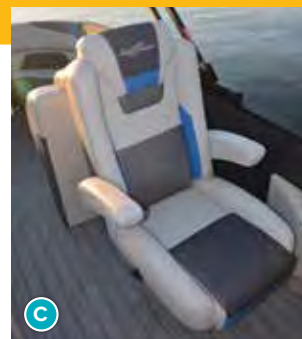

STEERING: Extreme Tilt / SeaStar™ Hydraulic / Power Assist

MISCELLANEOUS: Extra Table Kit / Deck Mounted Ski Tow / Underdeck Mounted Ski Tow / Porta Potti® / Cooler Table / 30" Gate Seat / Stainless Steel Grill / Full "Heavy Hat" Understructure / Stainless Steel Rub Rail / Black Painted Tubes / Lounge Arm Galley / Cell Phone Holder / Ottoman Cooler

A

B

C

D

A DRIVER'S CONSOLE Get comfortable behind the wheel. The standard fiberglass console features chrome accented speed, tach, volt and fuel gauges along with a JL Audio MM50 AM/FM stereo with Bluetooth®, foot/leg recessed area and side storage room for cooler.