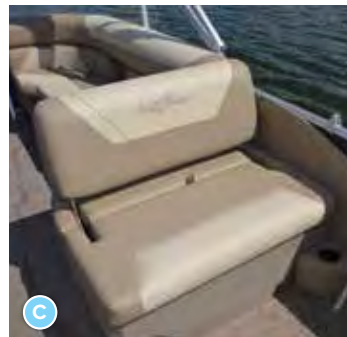

A DRIVER'S CONSOLE Get comfortable behind the wheel. The standard fiberglass console features chrome accented gauges along with a JENSEN MS3A AM/FM stereo with Bluetooth®, foot/leg recessed area and side storage room for cooler.

B LOUNGE ARM CHANGE ROOM Enjoy the convenience and space of this roomy 37.75-cubic-foot bi-fold change room.

C SWING-BACK SEAT Transform your layout with the swing-back seat design (PSB models only).

D BOW LOUNGE Stretch out in total comfort with the spacious and versatile bow lounger.

E LOW BACK HELM CHAIR Enjoy the generously sized and comfortably designed helm chair with swivel slide and armrests, or upgrade to the optional high back helm chair with headrest.

*Hydraulic steering is required for all 150HP and above. **SunChaser uses diurnal EPA certified tanks which may hold less than listed content by approximately 10%.