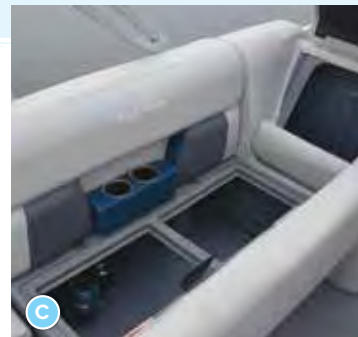

A

B

C

D

E

A DRIVER'S CONSOLE Enjoy the stylish helm station with the standard Schmitt Torcello Lite Steering Wheel (shown with Convenience Package).

B LOW BACK HELM CHAIR Enjoy the generously sized and comfortably designed helm seat with swivel slide and arm rests.