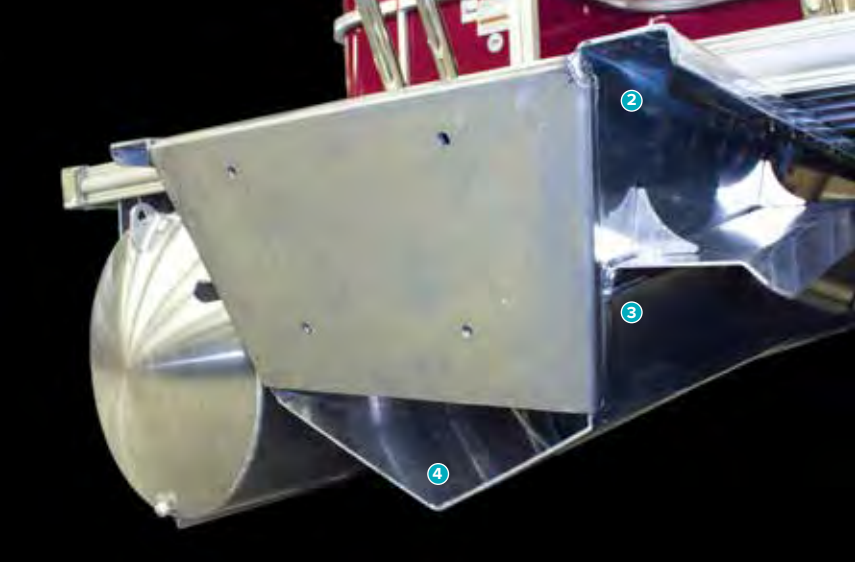

CROSS CHANNEL CONSTRUCTION: Provides superior chassis strength. The transom area is supported with up to 3/16" hat-channel construction using twice the amount of fasteners as other pontoons. This provides the strength needed to handle the high torque of today's large engines.

DOES YOUR BOAT HAVE OUR CONSTRUCTION? Other manufacturers use C-channel designs which can require more crossmembers and provide less strength than SunChaser's full hat-channel construction (standard on Eclipse). And with imbalanced weight distribution, C-channel crossmembers are less able to withstand the forces exerted on the pontoon year after year.

A

D

A THROUGH-BOLTED TRANSOM 1) A one-piece body with an all-welded transom is built with .190"-gauge aluminum and a metal boxed channel on the inner transom. A pre-drilled motor mount attached with 20 bolts allows for the heaviest high horsepower engines. 2) .190"-gauge aluminum is turned down for strength and structure. 3) Spray deflectors with reinforced gussets push the water away. 4) "V" provides clean water to propeller for better turning.

C TUBES 1) Tubes are made with one-piece .080"-gauge aluminum with full-length keels and sturdy deck risers. They're backed by a Limited Lifetime Warranty. 2) Our tubes also feature air-tight construction with a completely welded-in baffle at each chamber, plus a drain at the bottom. A drain plug at the rear of the tube allows water to be completely removed from the tube if necessary.